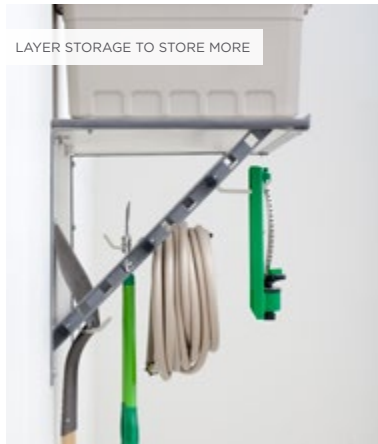

// MONKEY BARS SHELVING SYSTEM

This is a completely customizable shelving system that separates long and short-term storage. Monkey Bars® are available in two colors, Desert Stone and Granite Gray, to match the aesthetic of any garage.

Our shelving system is designed to get your belongings off the floor and organized so they are easily accessible. This frees up floor space while protecting your belongings, including vehicles, from damage.

ONE SYSTEM FOR EVERYTHING

With shelving for long-term storage above and bars for items used more often below, every four feet of shelving can hold up to 1000 pounds.

LAYER STORAGE TO STORE MORE

The Monkey Bars® storage system is the strongest and most efficient available. It is available in multiple depths to suit your storage needs.