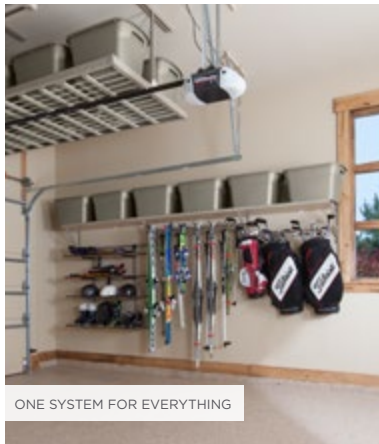

// MONKEY BARS SHELVING SYSTEM

This is a completely customizable shelving system that separates long and short-term storage. Monkey Bars® are available in two colors, Desert Stone and Granite Gray, to match the aesthetic of any garage.

ONE SYSTEM FOR EVERYTHING

With shelving for long-term storage above and bars for items used more often below, every four feet of shelving can hold up to 1000 pounds.

LAYER STORAGE TO STORE MORE

The Monkey Bars® storage system is the strongest and most efficient available. It is available in multiple depths to suit your storage needs.