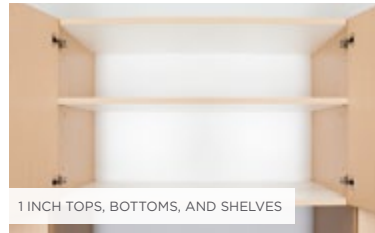

It's more than garage storage.
It's your life.

GORGEOUS GARAGE

// GARAGE CABINETS

With everything behind closed doors, your garage will have the clean, finished look you've always wanted. Our custom cabinets come in a wide range of colors and are outfitted with premium hardware.

1 INCH TOPS, BOTTOMS, AND SHELVES

GENUINE BUTCHER BLOCK WORK BENCH

SOFT-CLOSE HINGES

HANDLE OPTIONS

STAINLESS STEEL WORKBENCH

We offer beautiful, yet durable countertops including genuine butcher block and stainless steel for functional garage workbenches.